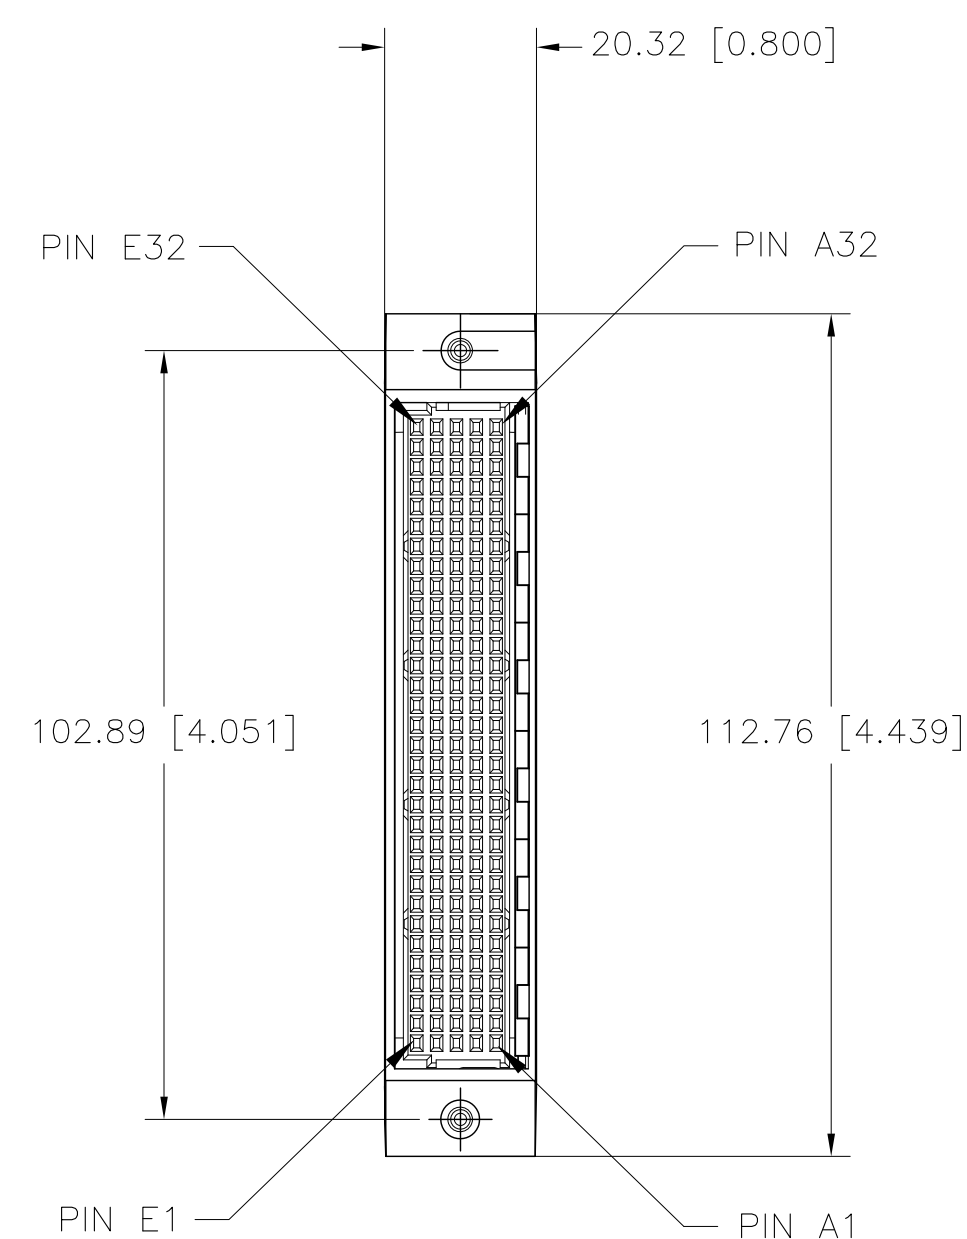

CUSTOMER DRAWING COMPATIBILITY			
REV	DESCRIPTION	DATE	APPROVED
A	DRAWING COMPATIBLE, RELEASED	02/03/26	

2X M2.5 X 0.45 THREADS

TABLE 1 $\triangle 1$

LENGTH	TOLERANCE
<0.5M	+10MM/-0MM
0.5M TO 2M	+20MM/-0MM
2 TO 5M	±100MM/-0MM
>5M	±150MM/-0MM

1. REFER TO PRODUCT MANUAL ON NI.COM FOR MORE DETAILS.
 NOTES: UNLESS OTHERWISE SPECIFIED.

METRIC		CUSTOMER DRAWING	
UNLESS OTHERWISE SPECIFIED DIMENSIONS ARE IN MILLIMETERS AND [INCHES]		NI.COM AUSTIN, TEXAS	
DO NOT SCALE DRAWING THIRD ANGLE PROJECTION		TITLE SH160DIN-150 BARE WIRE	
		SIZE CODE IDENT NO. DRAWING NO. D 7U296 781090-03	
SCALE: 1/1		SHEET 1 OF 1	