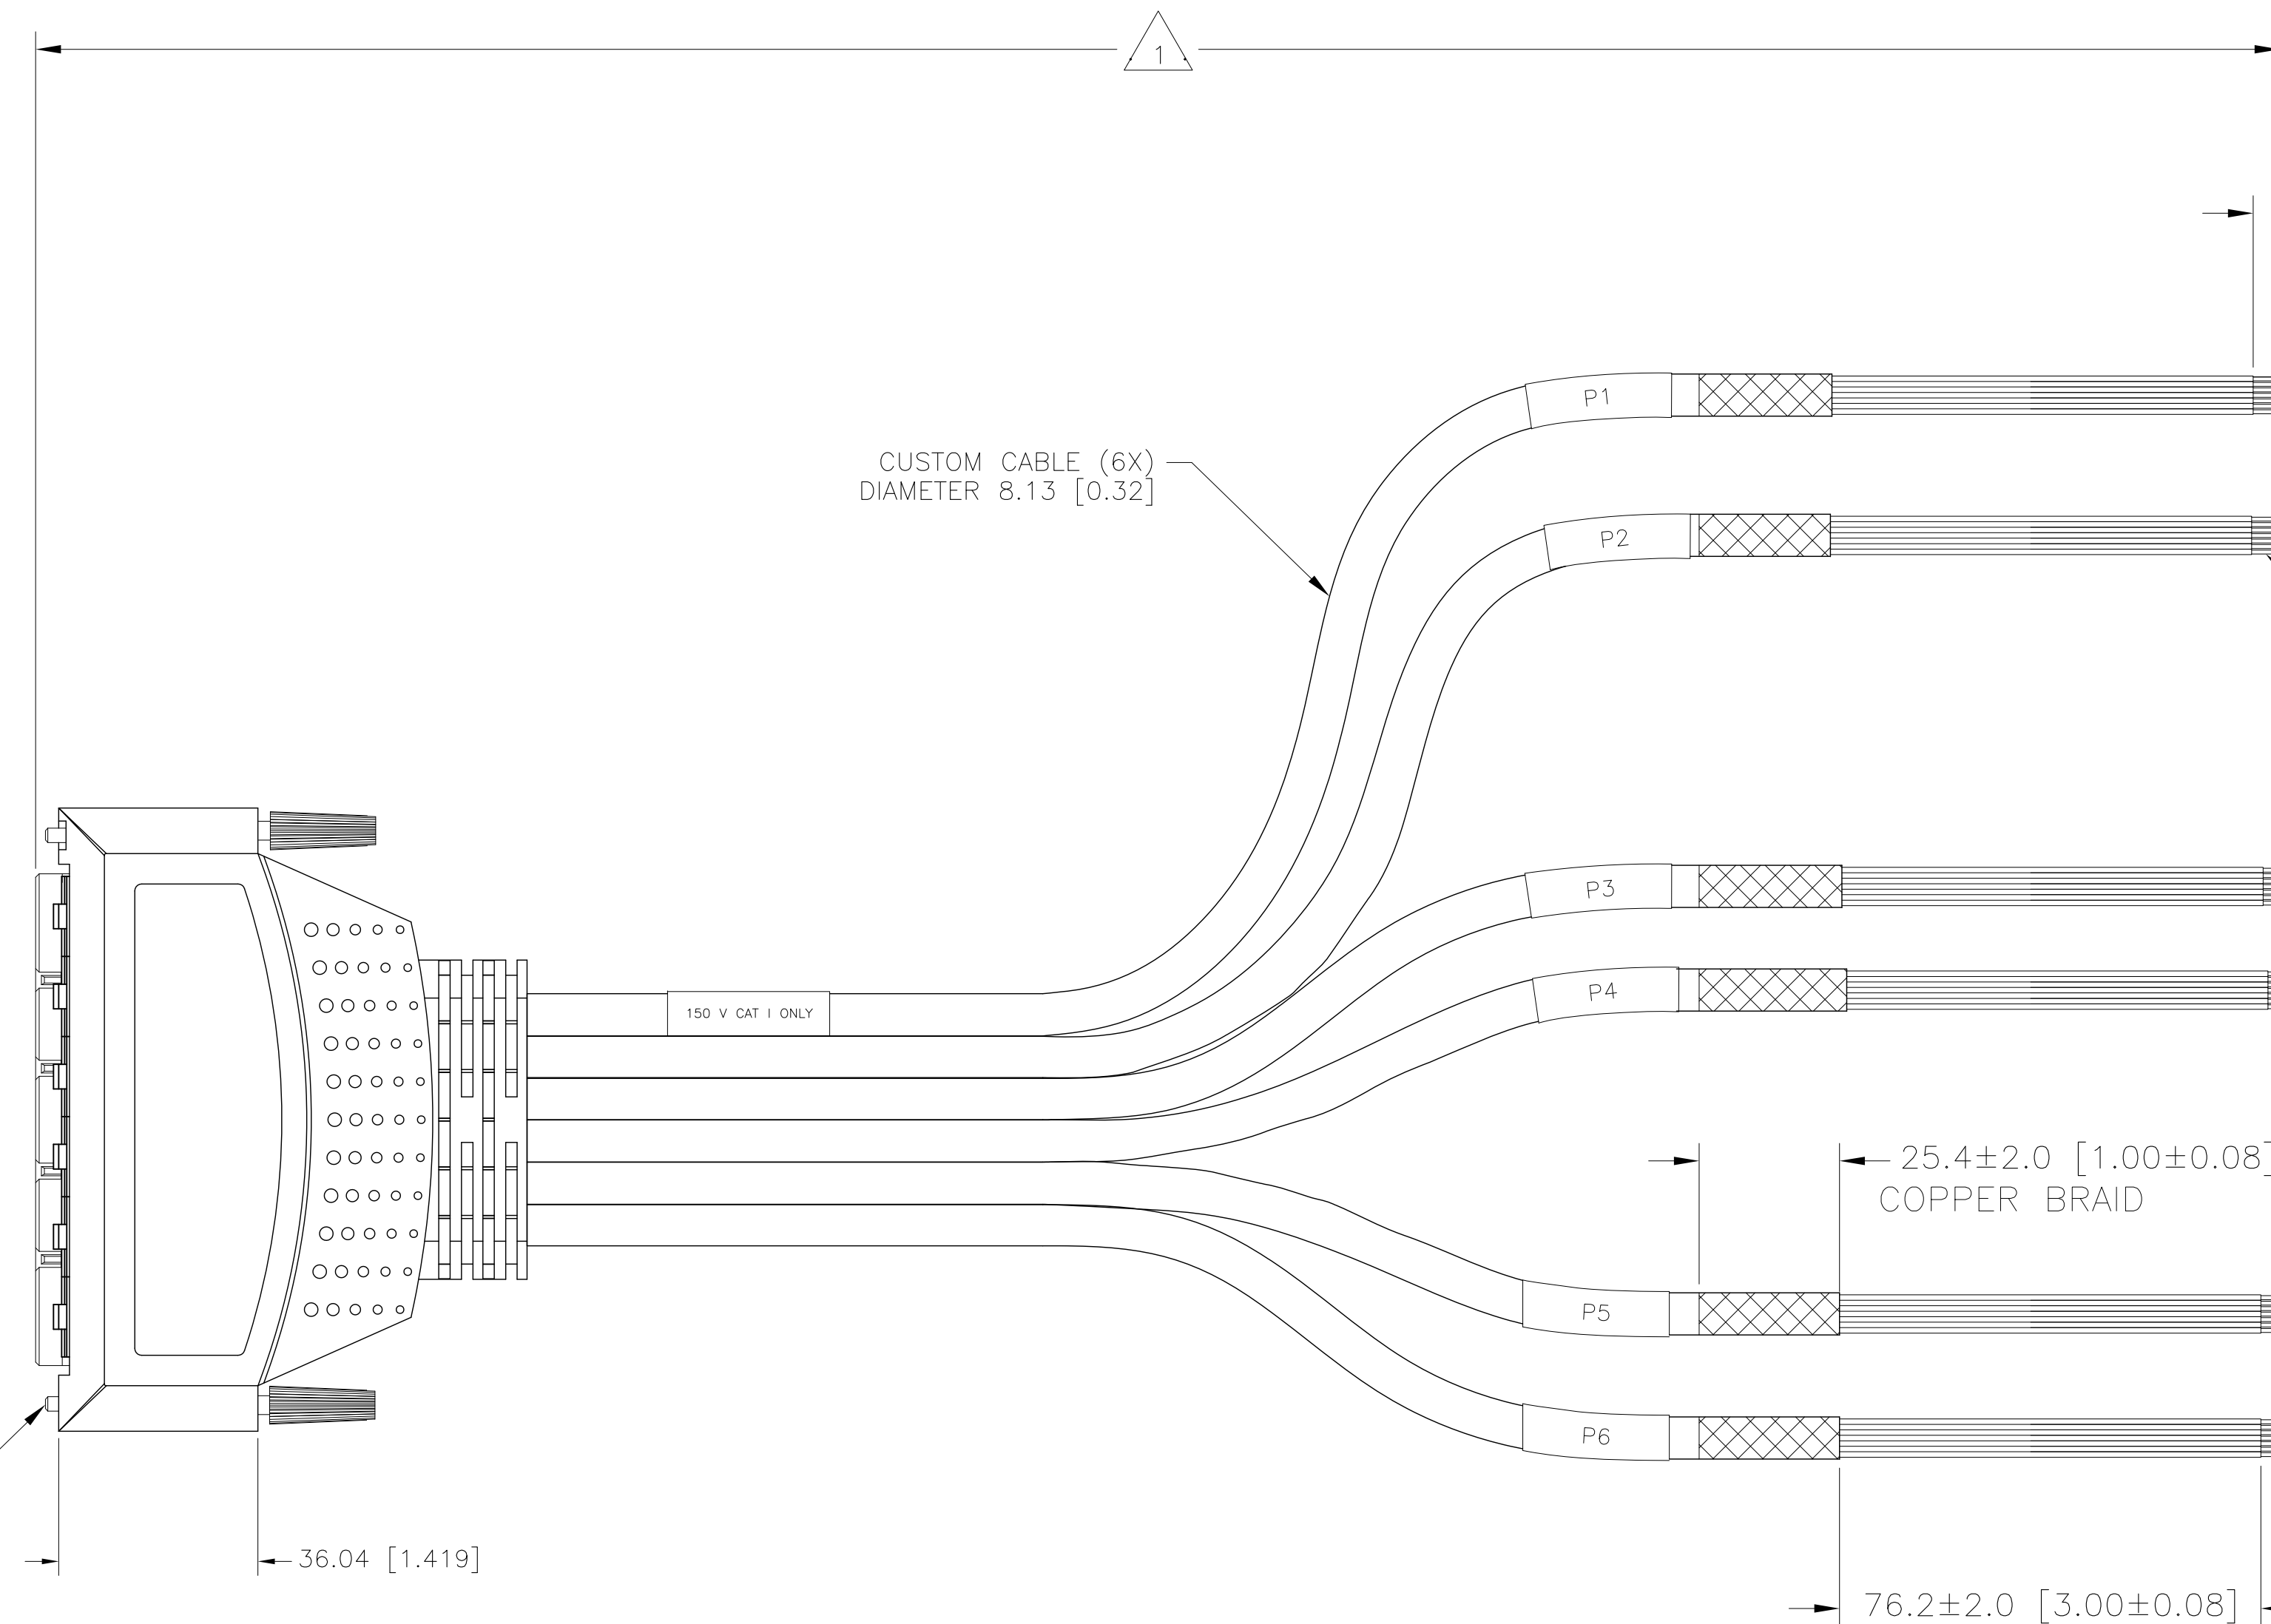

CUSTOMER DRAWING COMPATIBILITY			
REV	DESCRIPTION	DATE	APPROVED
A	DRAWING COMPATIBLE, RELEASED	02/03/26	

2X M2.5 X 0.45 THREADS

TABLE 1 $\triangle 1$

LENGTH	TOLERANCE
<0.5M	+10MM/-0MM
0.5M TO 2M	+20MM/-0MM
2 TO 5M	±100MM/-0MM
>5M	±150MM/-0MM

1. REFER TO PRODUCT MANUAL ON NI.COM FOR MORE DETAILS.
 NOTES: UNLESS OTHERWISE SPECIFIED.

METRIC		CUSTOMER DRAWING	
UNLESS OTHERWISE SPECIFIED DIMENSIONS ARE IN MILLIMETERS AND [INCHES]		NI.COM AUSTIN, TEXAS	
DO NOT SCALE DRAWING THIRD ANGLE PROJECTION		TITLE SH160DIN-150 BARE WIRE	
		SIZE CODE IDENT NO. DRAWING NO. D 7U296 781090-03	
SCALE: 1/1		SHEET 1 OF 1	

NC WIRE LIST		
P0	COLOR MAIN/STRIPE	
E11	NO CONNECT	-
E13	NO CONNECT	-
E15	NO CONNECT	-
E16	NO CONNECT	-
E17	NO CONNECT	-
E18	NO CONNECT	-
E19	NO CONNECT	-
E20	NO CONNECT	-
E21	NO CONNECT	-
E22	NO CONNECT	-

P1 WIRE LIST		
P0	COLOR MAIN/STRIPE	SIGNAL
D31	BLACK	CH0
D32	BROWN	DUT0
C31	RED	CH1
C32	ORANGE	DUT1
B31	YELLOW	CH2
B32	GREEN	DUT2
A31	BLUE	CH3
A32	PURPLE	DUT3
D29	GRAY	CH4
D30	WHITE	DUT4
C29	PINK	CH5
C30	LIGHT GREEN	DUT5
B29	BLACK/WHITE	CH6
B30	BROWN/WHITE	DUT6
A29	RED/WHITE	CH7
A30	ORANGE/WHITE	DUT7
E28	GREEN/WHITE	USER_0
D27	BLUE/WHITE	CH8
D28	PURPLE/WHITE	DUT8
C27	RED/BLACK	CH9
C28	ORANGE/BLACK	DUT9
B27	YELLOW/BLACK	CH10
B28	GREEN/BLACK	DUT10
A27	GRAY/BLACK	CH11
A28	PINK/BLACK	DUT11