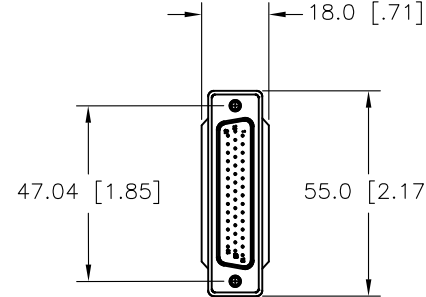

² PRODUCT AND COMPANY NAMES MENTIONED ARE TRADEMARKS OR TRADE NAMES OF THEIR RESPECTIVE COMPANIES.
1. REFER TO PRODUCT MANUAL ON NI.COM FOR MORE DETAILS.
NOTES: UNLESS OTHERWISE SPECIFIED.

UNLESS OTHERWISE SPECIFIED DIMENSIONS ARE IN MILLIMETERS AND [INCHES]

DO NOT SCALE DRAWING
THIRD ANGLE PROJECTION

NI.COM
AUSTIN, TEXAS

TITLE
SHDB44M-8IXBF HPSE

SIZE CODE IDENT NO. MM/DD/YYYY
D 7U296 08/19/2021

SCALE: 1/1 SHEET 1 OF 2