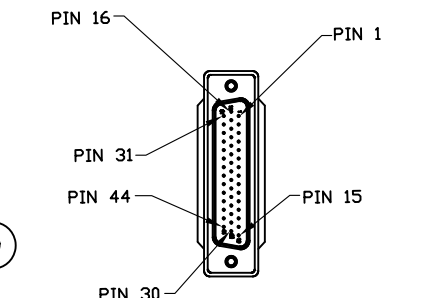

² PRODUCT AND COMPANY NAMES MENTIONED ARE TRADEMARKS OR TRADE NAMES OF THEIR RESPECTIVE COMPANIES.
1. REFER TO PRODUCT MANUAL ON NI.COM FOR MORE DETAILS.
NOTES: UNLESS OTHERWISE SPECIFIED.

UNLESS OTHERWISE SPECIFIED DIMENSIONS ARE IN MILLIMETERS AND [INCHES]

DO NOT SCALE DRAWING
THIRD ANGLE PROJECTION

NI.COM
AUSTIN, TEXAS

TITLE
SHDB44M-8IXBF HPSE

SIZE CODE IDENT NO. MM/DD/YYYY
D 7U296 08/19/2021

SCALE: 1/1 SHEET 1 OF 2