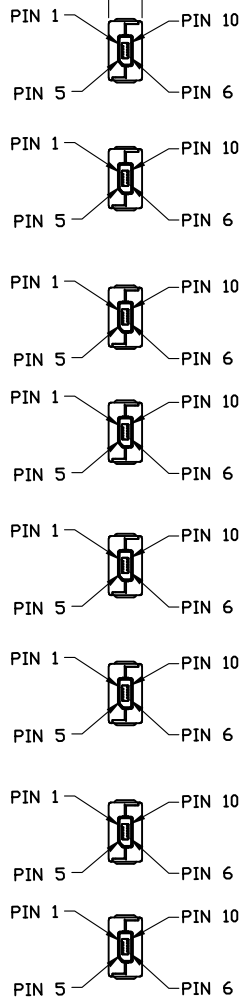

D  
C  
B  
A

9.2 [.36]

17.5 [.69]

P1

P2

P3

P4

P5

P6

P7

P8

28.6 [1.13]

2 8X

HEAT SHRINK TUBING BROWN

HEAT SHRINK TUBING RED

HEAT SHRINK TUBING ORANGE

HEAT SHRINK TUBING YELLOW

HEAT SHRINK TUBING BLUE

HEAT SHRINK TUBING VIOLET

HEAT SHRINK TUBING GREY

HEAT SHRINK TUBING WHITE

SEE TABLE 1

2X 14.0 [.55]

COMPLIANCE LABEL

LENGTH	TOLERANCE
<2M	+5CM/-0CM
2 TO 5M	+10CM/-0CM
>5M	+15CM/-0CM

REF DES	DESCRIPTION
P1,P2,P3,P4, P5,P6,P7,P8	HIROSE IX INDUSTRIAL CONNECTOR, FEMALE, TYPE B OR EQUIVALENT
P9	44-POSITION HIGH-DENSITY DSUB, MALE
1	#4-40 UNC THUMBSCREWS, METAL, SLOTTED AND KNURLED