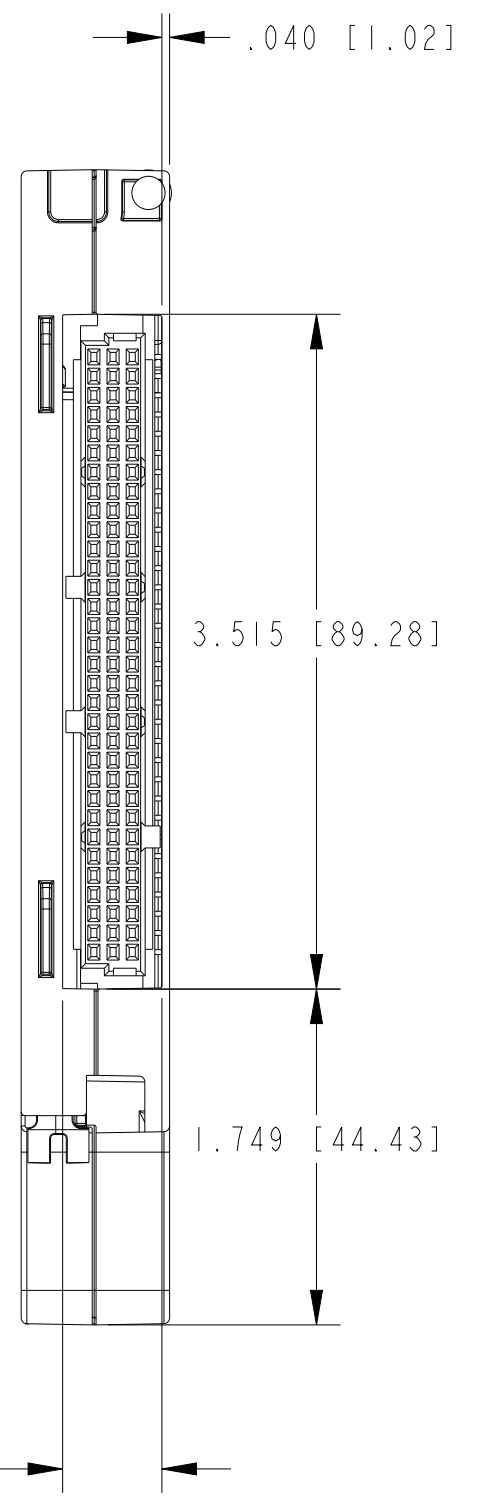

.773 [19.63]

4.049 [102.84]

1.096 [27.85]

6.016 [152.8]

.438 [11.13]

.040 [1.02]

3.515 [89.28]

1.749 [44.43]

.517 [13.13]

CUSTOMER DRAWING

UNLESS OTHERWISE SPECIFIED  
 DIMENSIONS ARE IN INCHES AND  
 [MILLIMETERS].

DO NOT SCALE DRAWING

THIRD ANGLE PROJECTION

TITLE  
 PXIE SIGNAL CONDITIONING,  
 TERMINAL BLOCK, TB-4310

SIZE CODE IDENT NO. MM/DD/YYYY  
 C 7U296 05/15/2017

SCALE: 1/1 SHEET 1 OF 1

1. REFER TO PRODUCT MANUAL ON NI.COM FOR MORE DETAILS  
 NOTES: UNLESS OTHERWISE SPECIFIED.

4

3

2

1