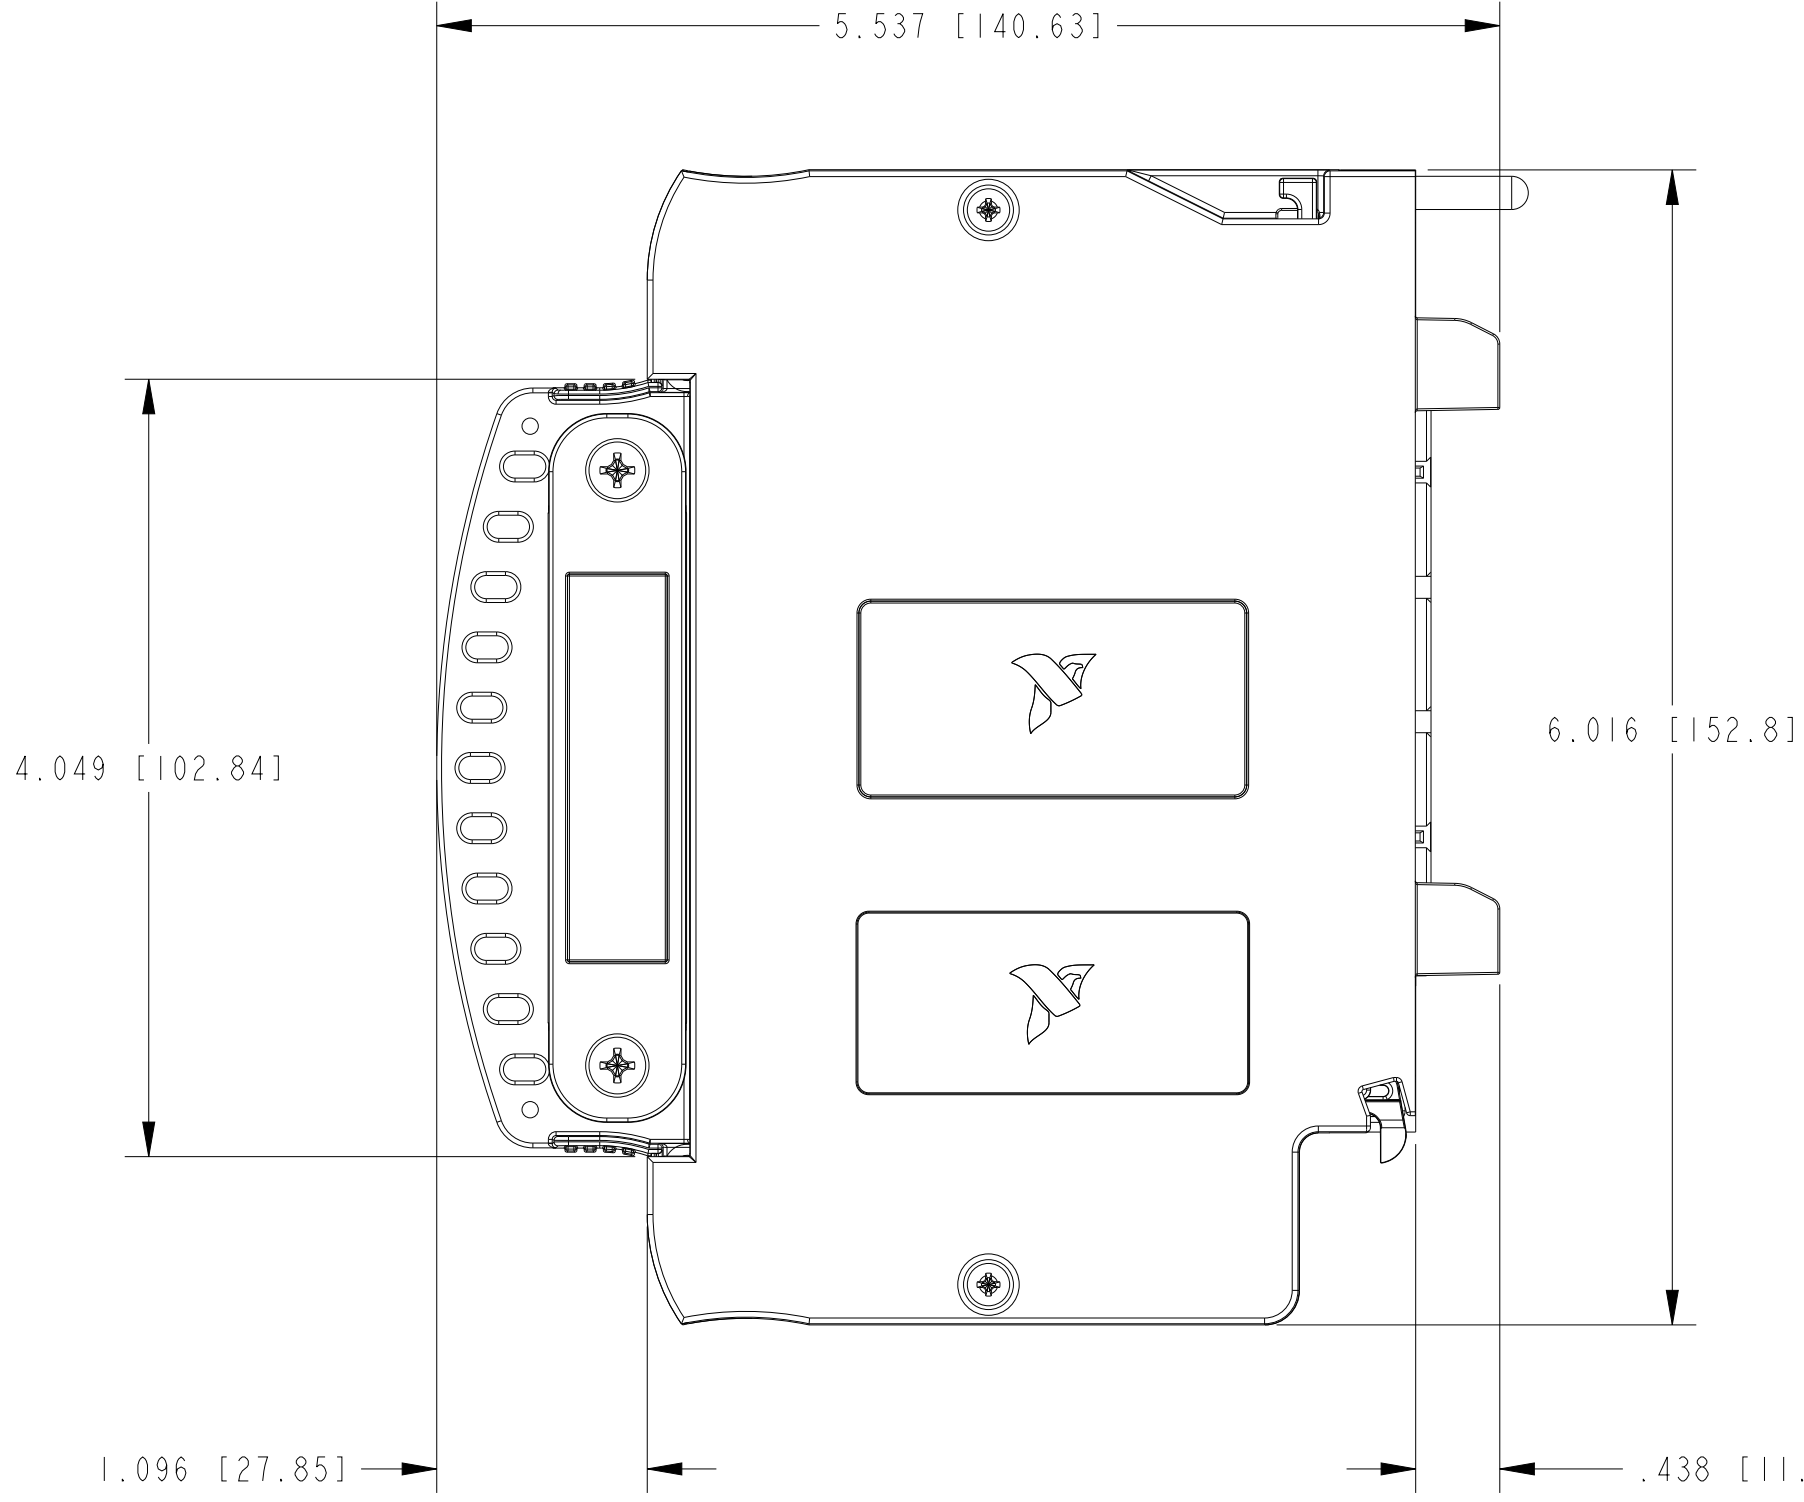

D

C

B

A

D

C

B

A

.773 [19.63]

4.049 [102.84]

1.096 [27.85]

6.016 [152.8]

.438 [11.13]

.040 [1.02]

3.515 [89.28]

1.749 [44.43]

.517 [13.13]

CUSTOMER DRAWING

UNLESS OTHERWISE SPECIFIED
DIMENSIONS ARE IN INCHES AND
[MILLIMETERS].

DO NOT SCALE DRAWING

THIRD ANGLE PROJECTION

TITLE
PXIE SIGNAL CONDITIONING,
TERMINAL BLOCK, TB-4310

SIZE CODE IDENT NO. MM/DD/YYYY
C 7U296 05/15/2017

SCALE: 1/1 SHEET 1 OF 1

1. REFER TO PRODUCT MANUAL ON NI.COM FOR MORE DETAILS
NOTES: UNLESS OTHERWISE SPECIFIED.

4

3

2

1