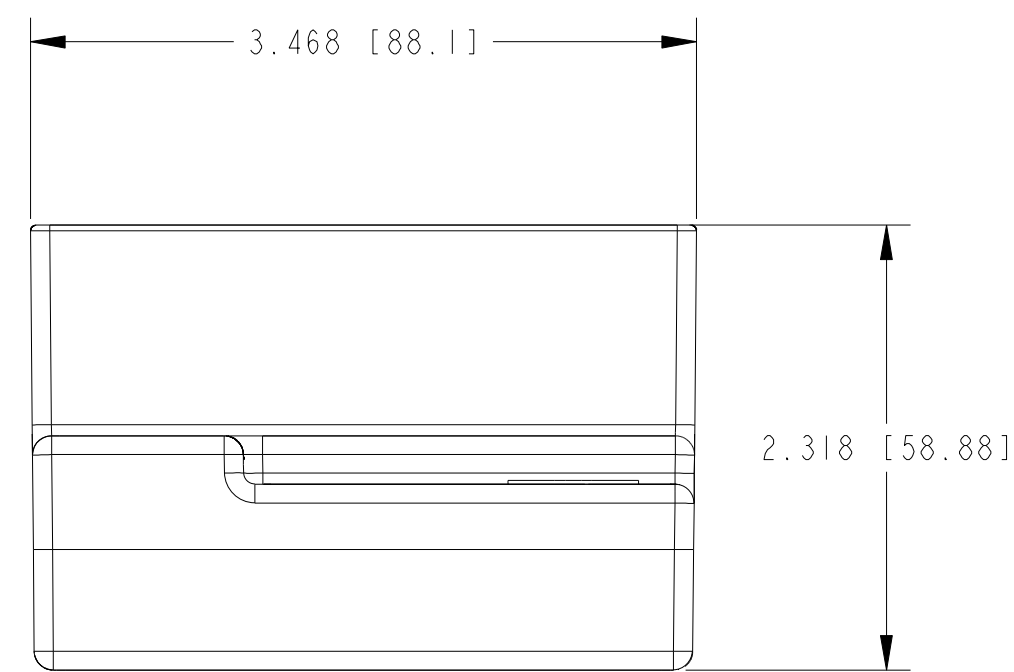

DETAIL B
 SCALE 4/1

UNLESS OTHERWISE SPECIFIED
 DIMENSIONS ARE IN INCHES AND
 [MILLIMETERS].

DO NOT SCALE DRAWING
 THIRD ANGLE PROJECTION

		AUSTIN, TEXAS	
TITLE			
cDAQ-9174 4 SLOT CHASSIS			
SIZE CODE	IDENT NO	MM/DD/YYYY	DATE
D 7U296	6/12/2012	6/12/2012	6/12/2012
SCALE: 1/1	SHEET 1 OF 1	CD-QDAQ-9174.COMPACTDAQ	1