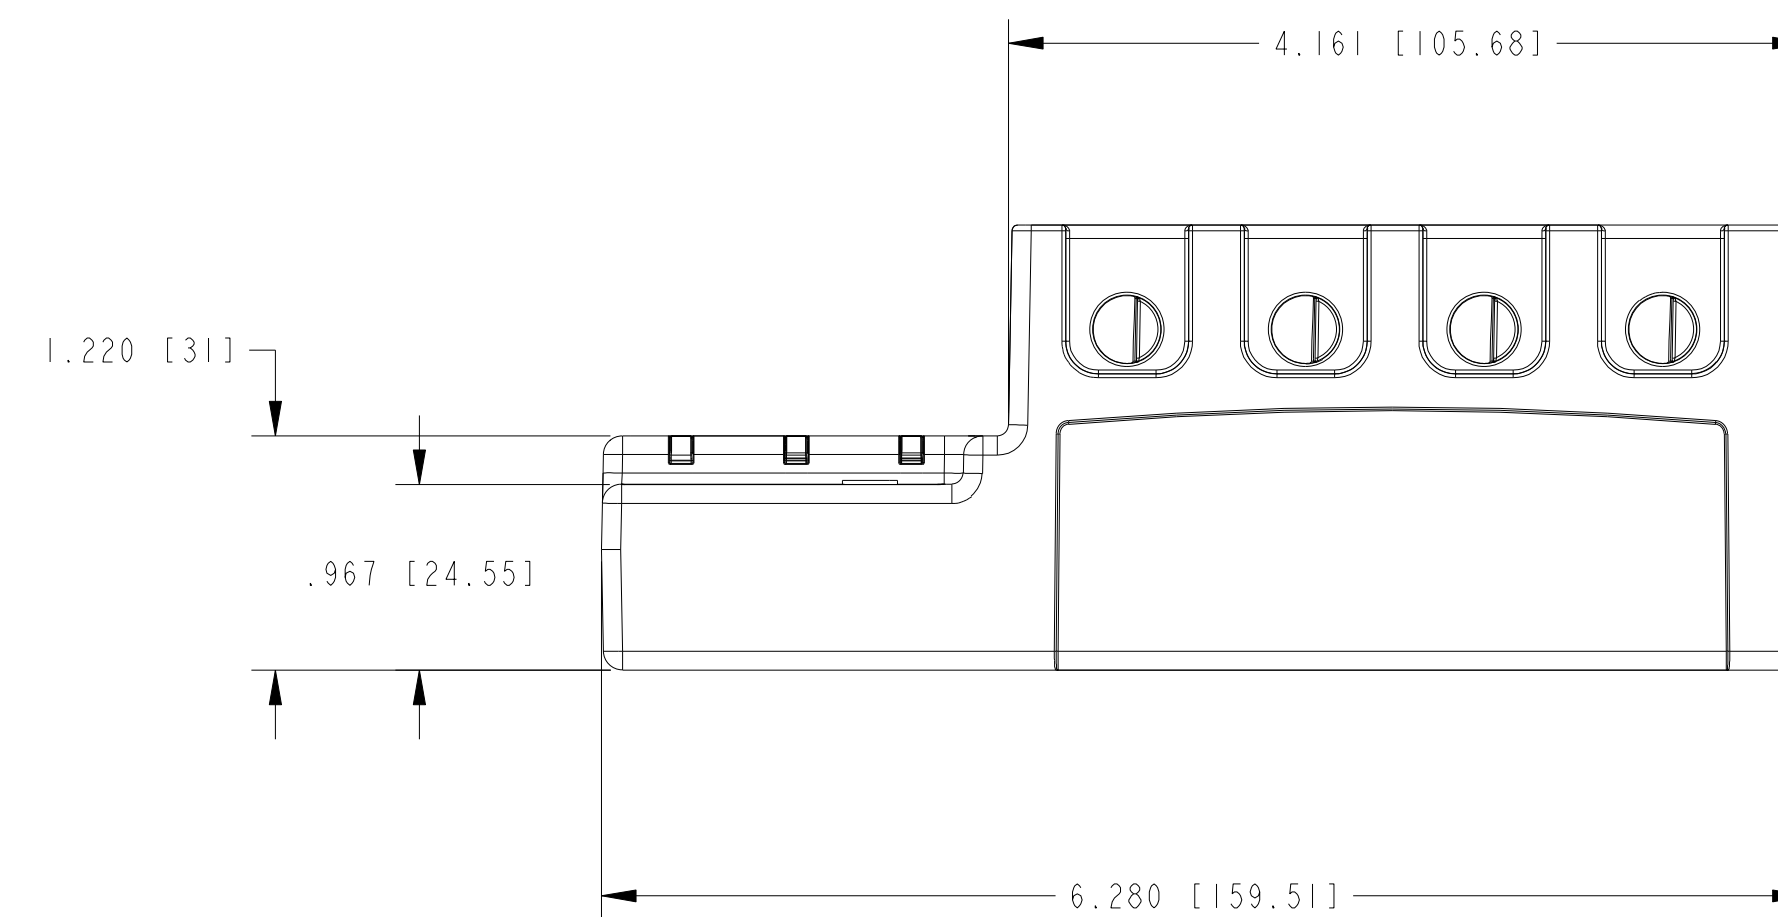

DETAIL B
 SCALE 4/1

UNLESS OTHERWISE SPECIFIED
 DIMENSIONS ARE IN INCHES AND
 [MILLIMETERS].

DO NOT SCALE DRAWING
 THIRD ANGLE PROJECTION

		AUSTIN, TEXAS	
TITLE			
cDAQ-9174 4 SLOT CHASSIS			
SIZE CODE	IDENT NO	MM/DD/YYYY	DATE
D 7U296	6/12/2012	6/12/2012	6/12/2012
SCALE: 1/1	SHEET 1 OF 1	CD-QDAQ-9174.COMPACTDAQ	1