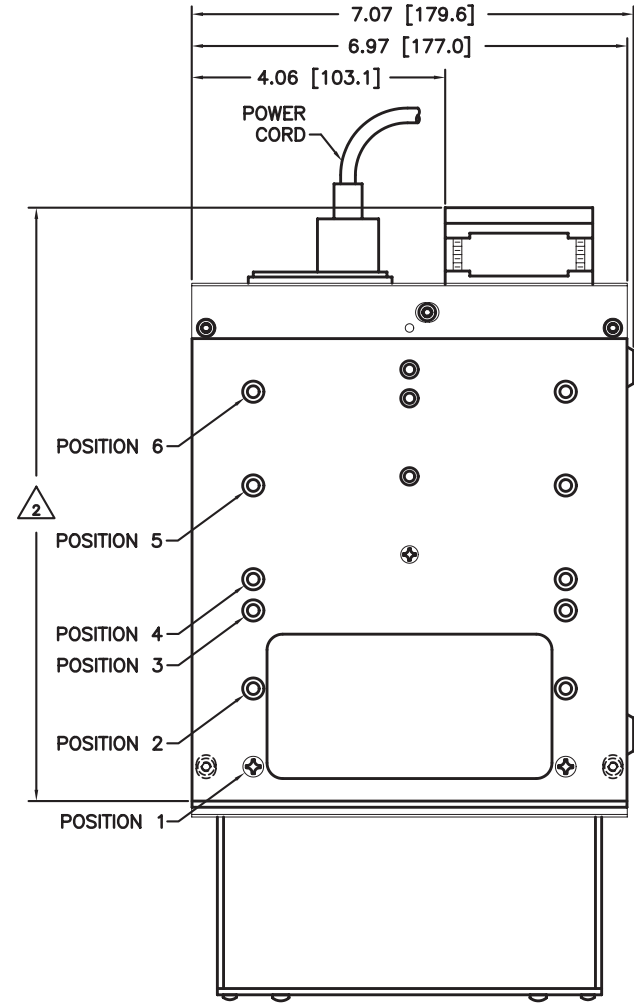

TOP VIEW

SIDE VIEW

NOTES:

- 1 3.50 [88.9] MINIMUM AIRFLOW SPACE BEHIND FAN IS RECOMMENDED.
- 2 DIMENSION DEPENDS ON MOUNTING POSITION OF RACK MOUNT BRACKETS. USE SCXI-1370 RACK MOUNT KIT FOR 12-SLOT CHASSIS OR SCXI-1372 FOR TWO 4-SLOT CHASSIS. SEE TABLE 1.
- 3 FOR A 12-SLOT CHASSIS, DIMENSION IS 1.80 [45.7]. FOR TWO 4-SLOT CHASSIS IN A SCXI-1372 RACK MOUNT KIT, DIMENSION IS 1.69 [42.9].
- 4 FOR A 12-SLOT CHASSIS, DIMENSION IS 10.71 [272.0]. FOR TWO 4-SLOT CHASSIS IN A SCXI-1372 RACK MOUNT KIT, DIMENSION IS 11.29 [286.8].

SCXI-1001
INCHES [MILLIMETERS]

POSITION	DIMENSION	
1	9.50	241.3
2	8.25	209.6
3	7.00	177.8
4	6.50	165.1
5	5.00	127.0
6	3.50	88.9