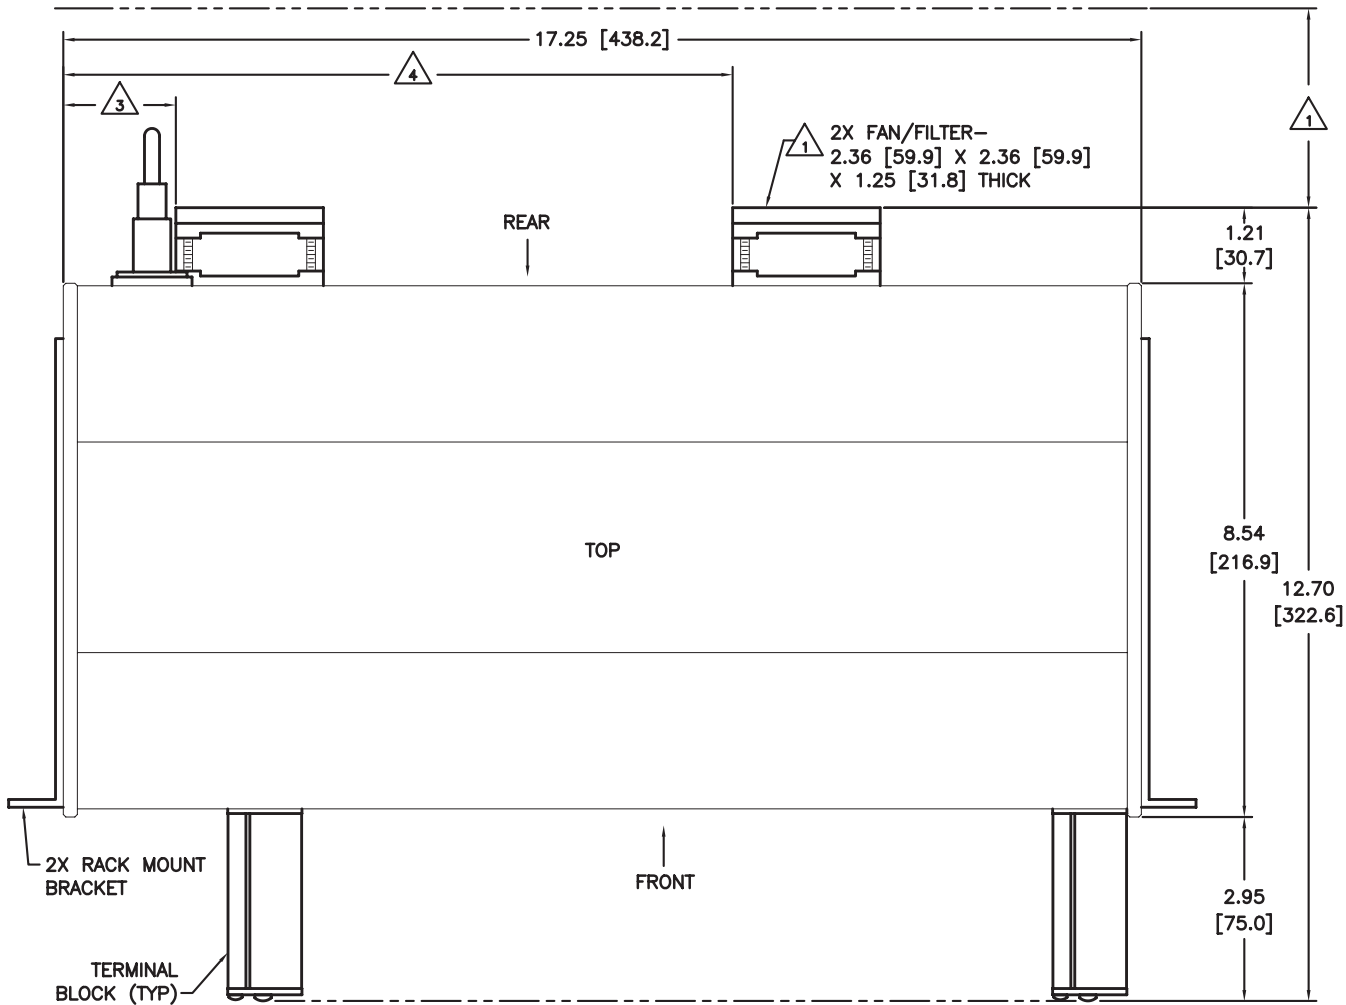

TOP VIEW

SIDE VIEW

NOTES:

- 1 3.50 [88.9] MINIMUM AIRFLOW SPACE BEHIND FAN IS RECOMMENDED.
- 2 DIMENSION DEPENDS ON MOUNTING POSITION OF RACK MOUNT BRACKETS. USE SCXI-1370 RACK MOUNT KIT FOR 12-SLOT CHASSIS OR SCXI-1372 FOR TWO 4-SLOT CHASSIS. SEE TABLE 1.
- 3 FOR A 12-SLOT CHASSIS, DIMENSION IS 1.80 [45.7]. FOR TWO 4-SLOT CHASSIS IN A SCXI-1372 RACK MOUNT KIT, DIMENSION IS 1.69 [42.9].
- 4 FOR A 12-SLOT CHASSIS, DIMENSION IS 10.71 [272.0]. FOR TWO 4-SLOT CHASSIS IN A SCXI-1372 RACK MOUNT KIT, DIMENSION IS 11.29 [286.8].

SCXI-1001
INCHES [MILLIMETERS]

POSITION	DIMENSION	
1	9.50	241.3
2	8.25	209.6
3	7.00	177.8
4	6.50	165.1
5	5.00	127.0
6	3.50	88.9