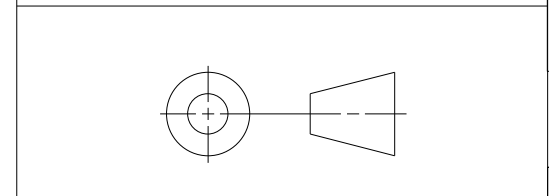

CUSTOMER DRAWING

UNLESS OTHERWISE SPECIFIED  
 DIMENSIONS ARE IN INCHES AND  
 [MILLIMETERS].  
 DO NOT SCALE DRAWING

		AUSTIN, TEXAS	
TITLE			
SCB-100 NOISE REJECTING, SHIELDED I/O CONNECTOR BLOCK			
SIZE	CODE	IDENT NO.	MM/DD/YYYY
C	7U	296	09/22/08
SCALE: 1/1			SHEET 1 OF 1