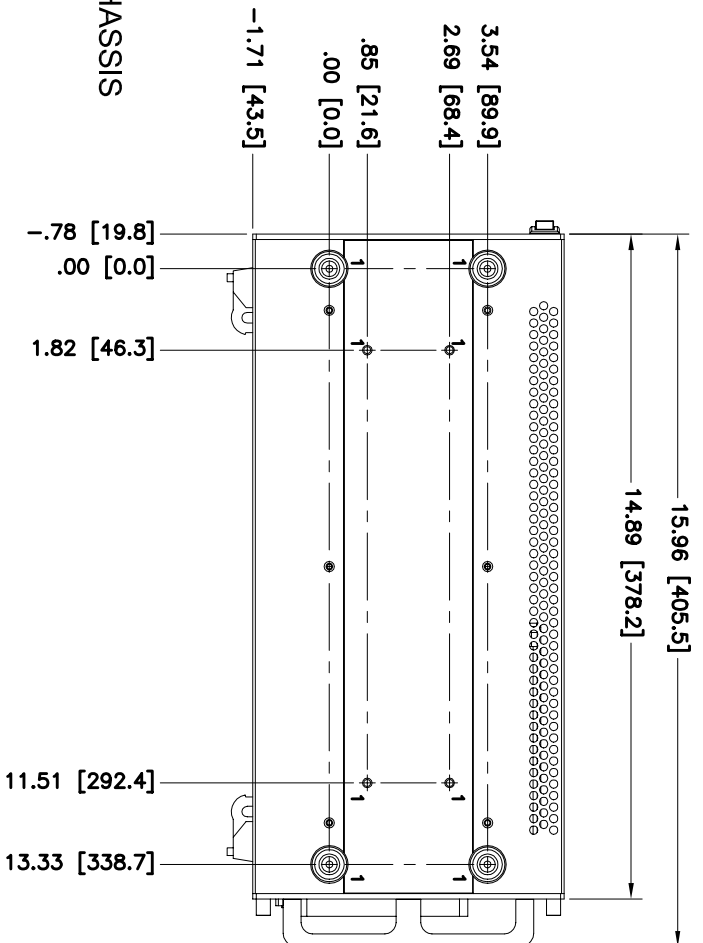

PXI-1000B CHASSIS

RACKMOUNT EAR