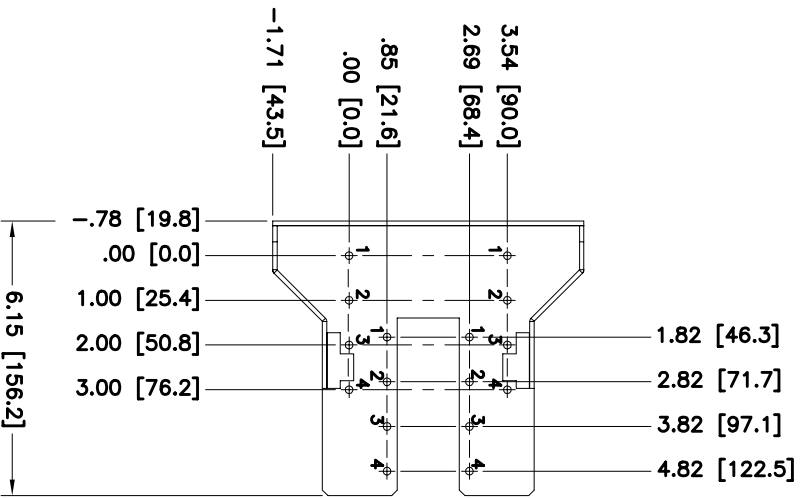

PXI-1000B CHASSIS

RACKMOUNT EAR