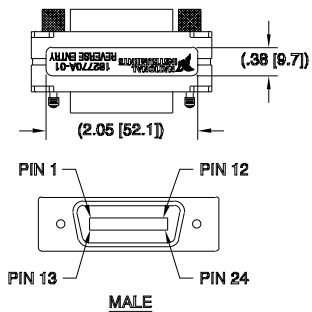

FEMALE

MALE

182770-01-CONNECTOR ADAPTER, SLIMLINE, GPIB REVERSE ENTRY, M-F, TYPE XF