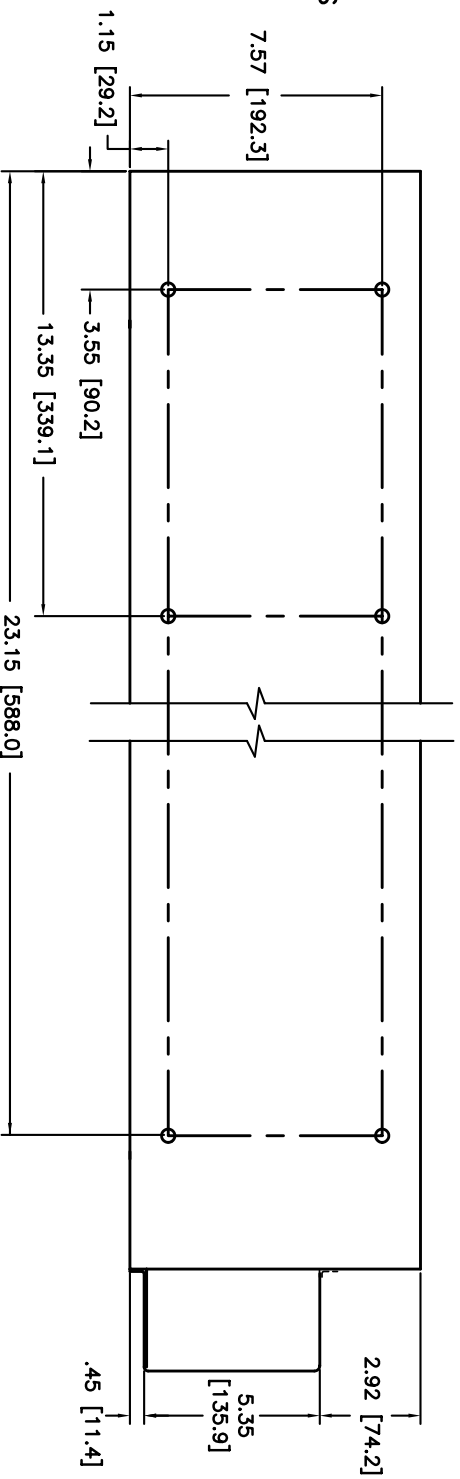

A RACK MOUNT, SCREWED ONTO THE TOP AND BOTTOM HOLES, IS ALSO AVAILABLE. THIS MOUNT ADDS 3.38 [85.9] TO THE TOTAL HEIGHT OF THE CHASSIS.

VXI-1200 FLEXFRAME CHASSIS  
INCHES [MILLIMETERS]