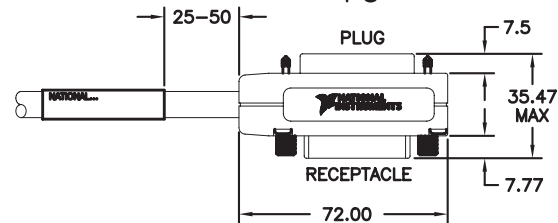

763061-XX Dimensions in millimeters.

P1

P2

P1/P2

P3

P4

P3/P4

WIRE LIST $\triangle_8/\triangle_{14}$

SIGNAL	P1/P2	WIRE NO	WIRE COLOR	P3/P4
DIO1	1	7	WHITE/BLACK/BROWN	1
DIO2	2	5	WHITE/BLACK/RED	2
DIO3	3	3	WHITE/BLACK/ORANGE	3
DIO4	4	8	WHITE/BLACK/YELLOW	4
DIO5	13	6	WHITE/BLACK/GREEN	13
DIO6	14	4	WHITE/BLACK/BLUE	14
DIO7	15	2	WHITE/GREY	15
DIO8	16	1	WHITE	16
IFC	9	11	YELLOW	9
SRQ	10	9	GREEN	10
ATN	11	23	BLUE	11
SHIELD	12	WIRE	OUTER DRAIN	12
EOI	5	21	BLACK	5
DAV	6	17	BROWN	6
NRFD	7	15	RED	7
NDAC	8	13	ORANGE	8
REN	17	19	VIOLET	17
GND (6)	18	18	WHITE/BROWN	18
GND (7)	19	16	WHITE/RED	19
GND (8)	20	14	WHITE/ORANGE	20
GND (9)	21	12	WHITE/YELLOW	21
GND (10)	22	10	WHITE/GREEN	22
GND (11)	23	24	WHITE/BLUE	23
GND LOGIC (5)	24	22	WHITE/BLACK	24
GND LOGIC (17)	24	20	WHITE/VIOLET	24
GND LOGIC	24	WIRE	INNER DRAIN	24
SHIELD	SHELL	—	OUTER BRAID	SHELL