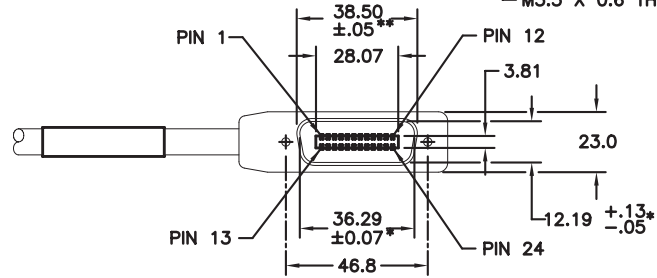

763061-XX Dimensions in millimeters.

P1

P2

P1/P2

P3

P4

P3/P4

WIRE LIST $\triangle_8/\triangle_{14}$

SIGNAL	P1/P2	WIRE NO	WIRE COLOR	P3/P4
DIO1	1	7	WHITE/BLACK/BROWN	1
DIO2	2	5	WHITE/BLACK/RED	2
DIO3	3	3	WHITE/BLACK/ORANGE	3
DIO4	4	8	WHITE/BLACK/YELLOW	4
DIO5	13	6	WHITE/BLACK/GREEN	13
DIO6	14	4	WHITE/BLACK/BLUE	14
DIO7	15	2	WHITE/GREY	15
DIO8	16	1	WHITE	16
IFC	9	11	YELLOW	9
SRQ	10	9	GREEN	10
ATN	11	23	BLUE	11
SHIELD	12	WIRE	OUTER DRAIN	12
EOI	5	21	BLACK	5
DAV	6	17	BROWN	6
NRFD	7	15	RED	7
NDAC	8	13	ORANGE	8
REN	17	19	VIOLET	17
GND (6)	18	18	WHITE/BROWN	18
GND (7)	19	16	WHITE/RED	19
GND (8)	20	14	WHITE/ORANGE	20
GND (9)	21	12	WHITE/YELLOW	21
GND (10)	22	10	WHITE/GREEN	22
GND (11)	23	24	WHITE/BLUE	23
GND LOGIC (5)	24	22	WHITE/BLACK	24
GND LOGIC (17)	24	20	WHITE/VIOLET	24
GND LOGIC	24	WIRE	INNER DRAIN	24
SHIELD	SHELL	—	OUTER BRAID	SHELL