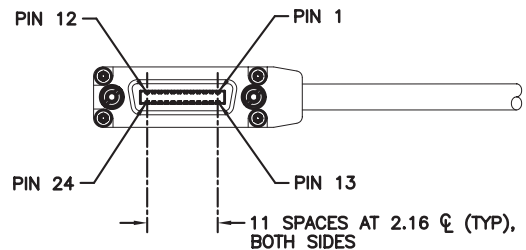

763061-XX Dimensions in millimeters.

P1

P2

P1/P2

P3

P4

P3/P4

WIRE LIST $\triangle_8/\triangle_{14}$

SIGNAL	P1/P2	WIRE NO	WIRE COLOR	P3/P4
DIO1	1	7	WHITE/BLACK/BROWN	1
DIO2	2	5	WHITE/BLACK/RED	2
DIO3	3	3	WHITE/BLACK/ORANGE	3
DIO4	4	8	WHITE/BLACK/YELLOW	4
DIO5	13	6	WHITE/BLACK/GREEN	13
DIO6	14	4	WHITE/BLACK/BLUE	14
DIO7	15	2	WHITE/GREY	15
DIO8	16	1	WHITE	16
IFC	9	11	YELLOW	9
SRQ	10	9	GREEN	10
ATN	11	23	BLUE	11
SHIELD	12	WIRE	OUTER DRAIN	12
EOI	5	21	BLACK	5
DAV	6	17	BROWN	6
NRFD	7	15	RED	7
NDAC	8	13	ORANGE	8
REN	17	19	VIOLET	17
GND (6)	18	18	WHITE/BROWN	18
GND (7)	19	16	WHITE/RED	19
GND (8)	20	14	WHITE/ORANGE	20
GND (9)	21	12	WHITE/YELLOW	21
GND (10)	22	10	WHITE/GREEN	22
GND (11)	23	24	WHITE/BLUE	23
GND LOGIC (5)	24	22	WHITE/BLACK	24
GND LOGIC (17)	24	20	WHITE/VIOLET	24
GND LOGIC	24	WIRE	INNER DRAIN	24
SHIELD	SHELL	—	OUTER BRAID	SHELL