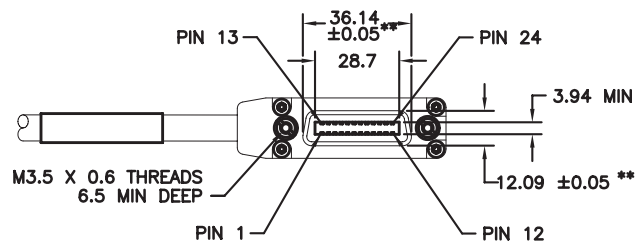

763061-XX Dimensions in millimeters.

P1

P2

P1/P2

P3

P4

P3/P4

WIRE LIST $\triangle_8/\triangle_{14}$

SIGNAL	P1/P2	WIRE NO	WIRE COLOR	P3/P4
DIO1	1	7	WHITE/BLACK/BROWN	1
DIO2	2	5	WHITE/BLACK/RED	2
DIO3	3	3	WHITE/BLACK/ORANGE	3
DIO4	4	8	WHITE/BLACK/YELLOW	4
DIO5	13	6	WHITE/BLACK/GREEN	13
DIO6	14	4	WHITE/BLACK/BLUE	14
DIO7	15	2	WHITE/GREY	15
DIO8	16	1	WHITE	16
IFC	9	11	YELLOW	9
SRQ	10	9	GREEN	10
ATN	11	23	BLUE	11
SHIELD	12	WIRE	OUTER DRAIN	12
EOI	5	21	BLACK	5
DAV	6	17	BROWN	6
NRFD	7	15	RED	7
NDAC	8	13	ORANGE	8
REN	17	19	VIOLET	17
GND (6)	18	18	WHITE/BROWN	18
GND (7)	19	16	WHITE/RED	19
GND (8)	20	14	WHITE/ORANGE	20
GND (9)	21	12	WHITE/YELLOW	21
GND (10)	22	10	WHITE/GREEN	22
GND (11)	23	24	WHITE/BLUE	23
GND LOGIC (5)	24	22	WHITE/BLACK	24
GND LOGIC (17)	24	20	WHITE/VIOLET	24
GND LOGIC	24	WIRE	INNER DRAIN	24
SHIELD	SHELL	—	OUTER BRAID	SHELL