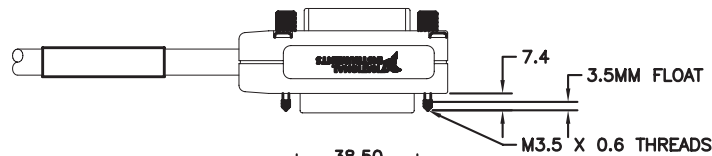

763061-XX Dimensions in millimeters.

P1

P2

P1/P2

P3

P4

P3/P4

WIRE LIST $\triangle_8/\triangle_{14}$

SIGNAL	P1/P2	WIRE NO	WIRE COLOR	P3/P4
DIO1	1	7	WHITE/BLACK/BROWN	1
DIO2	2	5	WHITE/BLACK/RED	2
DIO3	3	3	WHITE/BLACK/ORANGE	3
DIO4	4	8	WHITE/BLACK/YELLOW	4
DIO5	13	6	WHITE/BLACK/GREEN	13
DIO6	14	4	WHITE/BLACK/BLUE	14
DIO7	15	2	WHITE/GREY	15
DIO8	16	1	WHITE	16
IFC	9	11	YELLOW	9
SRQ	10	9	GREEN	10
ATN	11	23	BLUE	11
SHIELD	12	WIRE	OUTER DRAIN	12
EOI	5	21	BLACK	5
DAV	6	17	BROWN	6
NRFD	7	15	RED	7
NDAC	8	13	ORANGE	8
REN	17	19	VIOLET	17
GND (6)	18	18	WHITE/BROWN	18
GND (7)	19	16	WHITE/RED	19
GND (8)	20	14	WHITE/ORANGE	20
GND (9)	21	12	WHITE/YELLOW	21
GND (10)	22	10	WHITE/GREEN	22
GND (11)	23	24	WHITE/BLUE	23
GND LOGIC (5)	24	22	WHITE/BLACK	24
GND LOGIC (17)	24	20	WHITE/VIOLET	24
GND LOGIC	24	WIRE	INNER DRAIN	24
SHIELD	SHELL	—	OUTER BRAID	SHELL