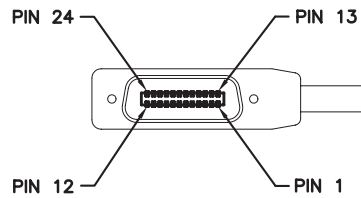

763061-XX Dimensions in millimeters.

P1

P2

P1/P2

P3

P4

P3/P4

WIRE LIST $\triangle_8/\triangle_{14}$

SIGNAL	P1/P2	WIRE NO	WIRE COLOR	P3/P4
DIO1	1	7	WHITE/BLACK/BROWN	1
DIO2	2	5	WHITE/BLACK/RED	2
DIO3	3	3	WHITE/BLACK/ORANGE	3
DIO4	4	8	WHITE/BLACK/YELLOW	4
DIO5	13	6	WHITE/BLACK/GREEN	13
DIO6	14	4	WHITE/BLACK/BLUE	14
DIO7	15	2	WHITE/GREY	15
DIO8	16	1	WHITE	16
IFC	9	11	YELLOW	9
SRQ	10	9	GREEN	10
ATN	11	23	BLUE	11
SHIELD	12	WIRE	OUTER DRAIN	12
EOI	5	21	BLACK	5
DAV	6	17	BROWN	6
NRFD	7	15	RED	7
NDAC	8	13	ORANGE	8
REN	17	19	VIOLET	17
GND (6)	18	18	WHITE/BROWN	18
GND (7)	19	16	WHITE/RED	19
GND (8)	20	14	WHITE/ORANGE	20
GND (9)	21	12	WHITE/YELLOW	21
GND (10)	22	10	WHITE/GREEN	22
GND (11)	23	24	WHITE/BLUE	23
GND LOGIC (5)	24	22	WHITE/BLACK	24
GND LOGIC (17)	24	20	WHITE/VIOLET	24
GND LOGIC	24	WIRE	INNER DRAIN	24
SHIELD	SHELL	—	OUTER BRAID	SHELL