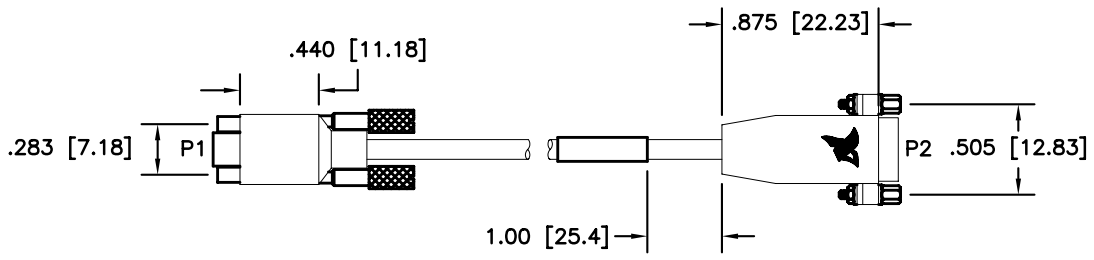

183286-XX INCHES [MILIMETERS]

MANUFACTURER P1: ITT CANNON

PART NUMBER: MDSM-25SC-Z11
W/ 980-0178-005

 WIRE LIST		
P1	SIGNAL	P2
1	GND	1
2	TXD*	2
3	RXD*	3
4	DTR	4
5	GND	5
6	DSR*	6
7	RTS*	7
8	CTS*	8
9	GND	9