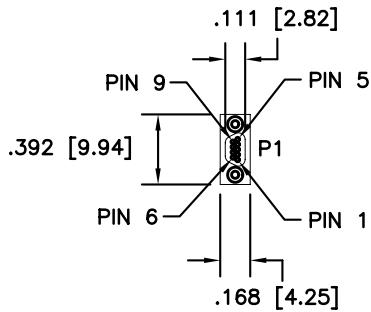

183286-XX INCHES [MILIMETERS]

MANUFACTURER P1: ITT CANNON

PART NUMBER: MDSM-25SC-Z11
W/ 980-0178-005

 WIRE LIST		
P1	SIGNAL	P2
1	GND	1
2	TXD*	2
3	RXD*	3
4	DTR	4
5	GND	5
6	DSR*	6
7	RTS*	7
8	CTS*	8
9	GND	9