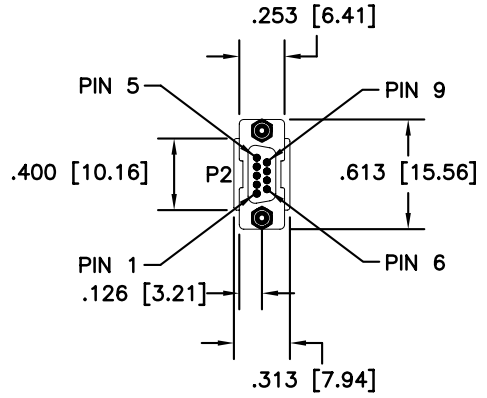

183286-XX INCHES [MILIMETERS]

MANUFACTURER P1: ITT CANNON

PART NUMBER: MDSM-25SC-Z11
W/ 980-0178-005

 WIRE LIST		
P1	SIGNAL	P2
1	GND	1
2	TXD*	2
3	RXD*	3
4	DTR	4
5	GND	5
6	DSR*	6
7	RTS*	7
8	CTS*	8
9	GND	9